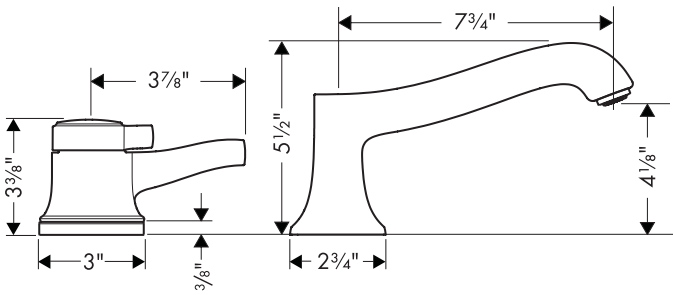

# Metris C Trim, 2-Hole Thermostatic Tub Filler

04141XX0

## Product Features

- Thermostatic temperature control and volume control
- Tub spout

## Required Accessories

Rough	04125181
-------	----------

The measurements shown are for reference only.

Products and specifications shown are subject to change without notice.

Specification sheet revised 7/2009