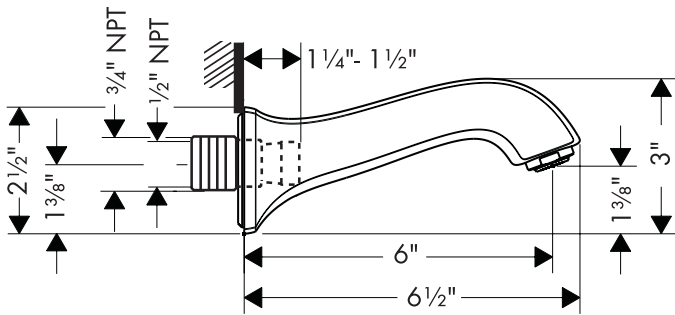

## Product Features

- Solid brass
- Dual-threaded mounting piece: 1/2" NPT female, 3/4" NPT male

## Installation Notes

- Requires either 3/4" NPT female or 1/2" NPT male fitting, recessed 3/8" behind surface of finished wall

The measurements shown are for reference only.

Products and specifications shown are subject to change without notice.