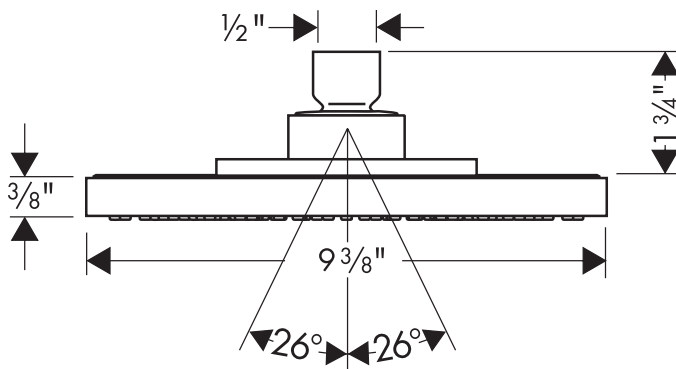

Product Features

- Oversized spray face
- Solid brass
- AIR injection technology
- Rubit™ cleaning system
- 180 no-clog spray channels
- 2.5 gpm

Code Compliance

This unit meets or exceeds the following:

- ASME A112.18.1
- CSA B125.1
- Listed by IAPMO
- Approved for use in Massachusetts

The measurements shown are for reference only.

Products and specifications shown are subject to change without notice.

Specification sheet revised 9/2008