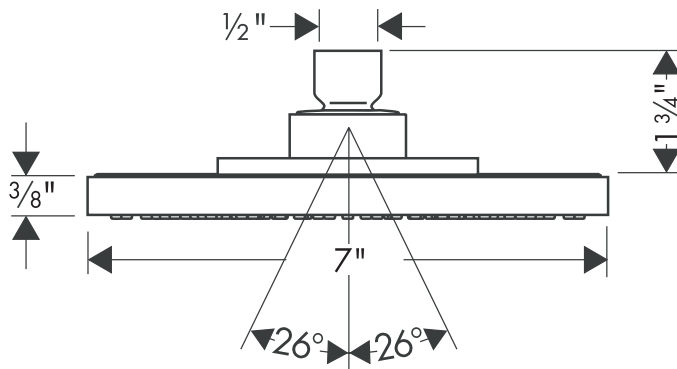

Available Finishes

Chrome	27476001
Brushed Nickel	27476821
Polished Brass	27476931

Optional Accessories

Raindance Showerarm	06476XX0
Raindance Showerarm, 15"	27413XX1
Raindance Showerarm, 9"	27422XX1
Extension pipe for ceiling mount	27479XX0

The measurements shown are for reference only.

Products and specifications shown are subject to change without notice.

Specification sheet revised 1/2008