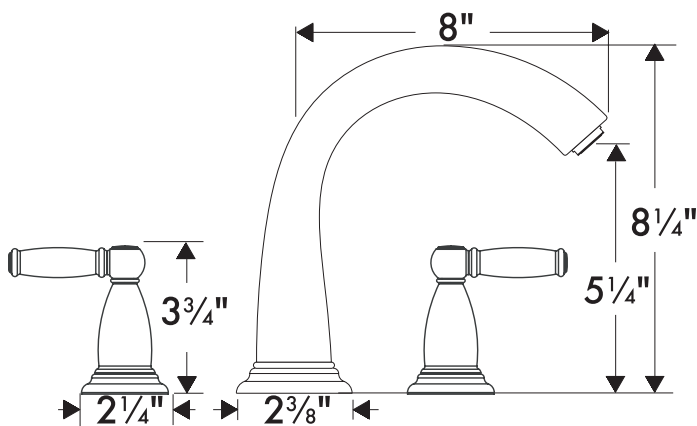

Required Accessories

Rough	06607000

The measurements shown are for reference only.

Products and specifications shown are subject to change without notice.

Specification sheet revised 1/2009

hansgrohe