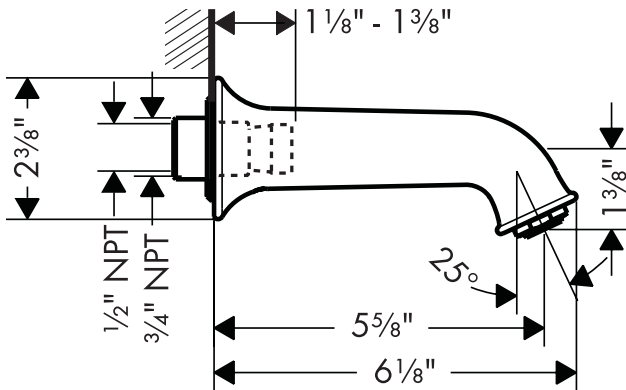

Product Features

- Solid brass
- Max. flow rate 6.6 gpm
- Quiclean™ aerator
- Dual threaded mounting piece - 3/4" NPT male, 1/2" NPT female

Available Finishes

Chrome	14148001
Oil Rubbed Bronze	14148621
Brushed Nickel	14148821
Rubbed Bronze	14148921

Installation Notes

- Requires either 3/4" NPT female or 1/2" NPT male fitting, recessed 3/8" behind surface of finished wall

The measurements shown are for reference only.

Products and specifications shown are subject to change without notice.

Specification sheet revised 4/2009