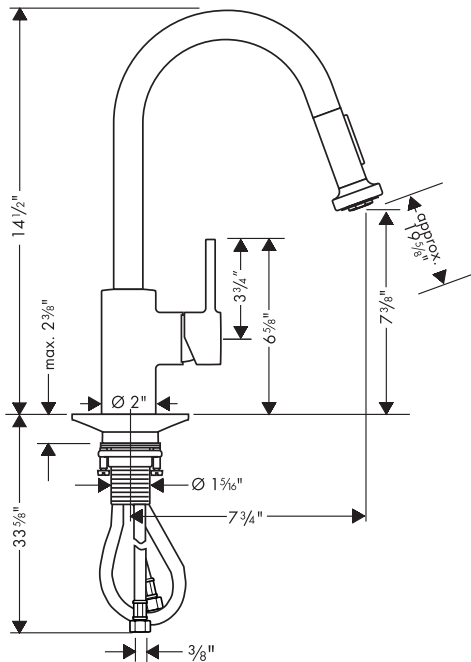

## Product Features

- Solid brass
- Ceramic cartridge
- Pull-down spray with two spray modes: full and needle
- Quiet, durable nylon hose
- Spout swivels 360°
- 2.2 gpm
- Protection against backflow provided by double check valve

## Optional Accessories

10" baseplate	06473XX0
Soap dispenser	06328XX0

The measurements shown are for reference only.

Products and specifications shown are subject to change without notice.

Specification sheet revised 8/2009