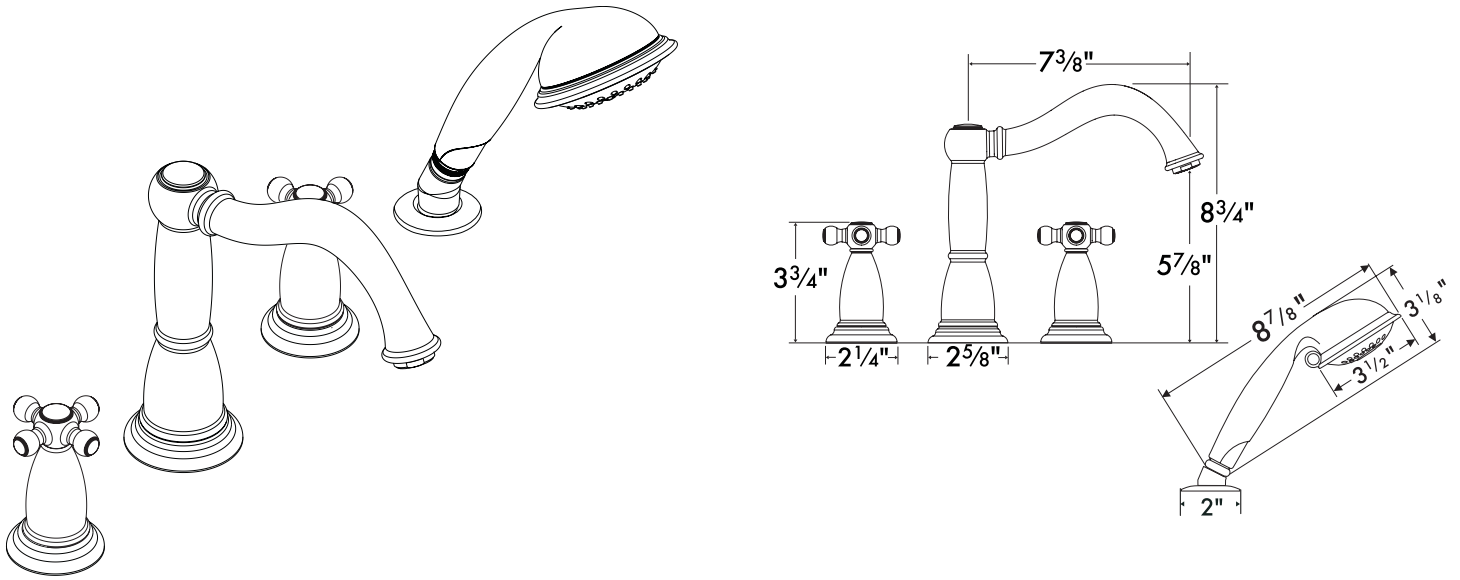

Trim, Tango™ 4-Hole Tub Filler 06048XX0

Available in Chrome (00), Oil Rub Bronze (62), Brushed Nickel (82), Polished Nickel (83)

Product Specification

Cross handles

Solid brass

Retroaktiv handshower

two spray modes - normal and massage

flow rate 2.5 gpm

Rubit™ cleaning system

Protection against back siphonage provided by check valve

Spout with integral diverter

Requires rough valve 06646000

hansgrohe