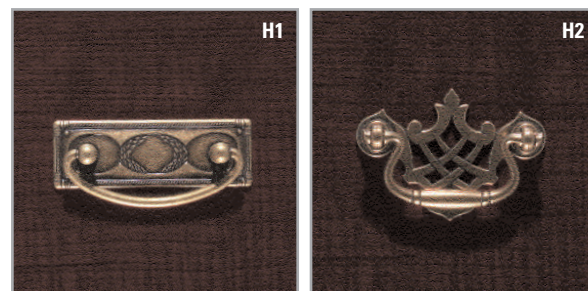

Drawers offer two handle options: Oxide Brass (H1) or Antique Brass (H2)

- Classic traditional design is enhanced with innovative details to conquer today's technological requirements
- Hundreds of worksurface and storage components create flexible and diverse workspaces ideal for the executive home or office
- Constructed from premium grade "A" veneers, Yorkshire features 1 1/2" thick tops and a classic edge design
- Drawers offer a choice of two brass finished handle designs. Cabinet/hutch doors feature knobs in a matching brass finish
- Available in your choice of eight warm wood veneer finishes