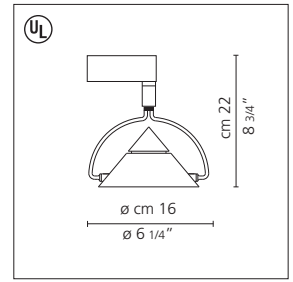

Mikado 16 L-H track

halogen source

- 1x50W/12V (GU5.3/MR16 lensed)