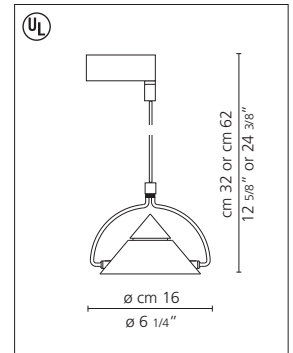

Mikado extended 16 L-H track

halogen source

- 1x50W/12V (GU5.3/MR16 lensed)