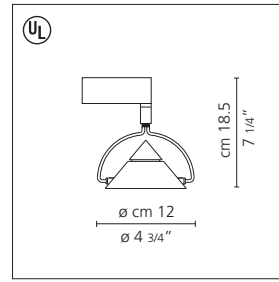

Mikado 12-16 L-H track

F.A. Porsche

Line voltage track mounted luminaires for directional low voltage MR halogen spotlighting.

- adjustable and rotatable body in die-cast aluminum with metallic light grey lacquered finish, with incorporated lamp rim in matte black lacquered steel
- available in two diffuser sizes: 12Øcm (4 ¾") and 16Øcm (6 ¼") with or without extension rods
- curved supporting arms and extension rods in chromed steel
- equipped with Lightolier or Halo style track adaptor with incorporated 120V/12V electronic transformer

LISTING

Underwriters Laboratories Inc. ©
Fixture Fittings File E132524

Mikado 12 L-H track

halogen source

- 1x50W/12V (GU5.3/MR16 lensed)