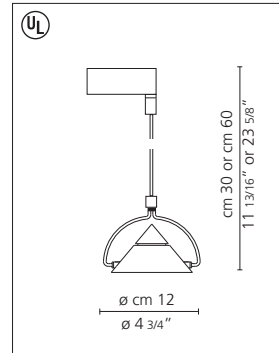

LISTING

Underwriters Laboratories Inc. ©
Fixture Fittings File E132524

Mikado 12 L-H track

halogen source

- 1x50W/12V (GU5.3/MR16 lensed)

Mikado 16 L-H track

halogen source

- 1x50W/12V (GU5.3/MR16 lensed)