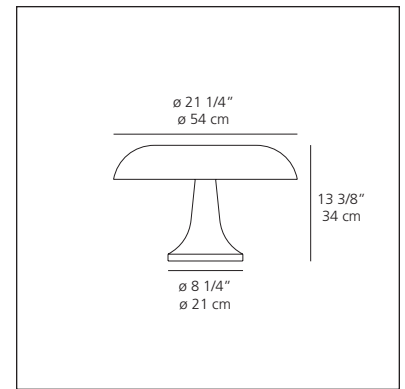

# Nesso table

Giancarlo Mattioli  
Gruppo Architetti Urbanisti Città Nuova 1967

Table standing luminaire for direct and diffused incandescent lighting.

- body and diffuser in injection molded ABS thermoplastic, available in white or orange
- on/off switch on cord

**Nesso table**

**incandescent source**

- 4 x 25W (E12/G16 1/2).....