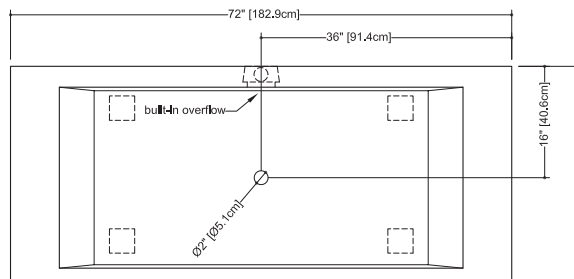

Cube

BC 03

inch 72x31x24 mm 1829x787x610

interior dimensions

rim: inch 58x26 mm 1473x660
 base: inch 48x25 mm 1219x635
 height: inch 20 mm 508

capacity to overflow

gal (us) - 82 liters - 310

weight

lb - 264 kg - 120

installation

1 wall, 2 walls or 3 walls

accessory

dark brown bridge

material

WETMAR™, glossy or mat finish

color

white

codes/standards applicable

IAPMO-ANSI Z124.1 - IAPMO-ANSI Z124.3
 CSA B 45.0 - CSA B45.4

plan view

front view

side view

WETSTYLE cannot be held responsible for any technical errors and reserves the right to make revisions without notice.

Approximate measurement.
 The manufacturer accept 1/4" (6.35mm) variance.

www.WETSTYLE.CA - Montreal - Canada
 Tel. 450.536.9000 - 1 888.536.9001 - Fax. 450.536.0202

Cube

BC 03

inch 72x31x24 mm 1829x787x610