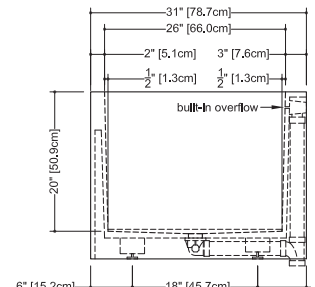

side view

WETSTYLE cannot be held responsible for any technical errors and reserves the right to make revisions without notice.

Approximate measurement.
The manufacturer accept 1/4" (6.35mm) variance.

www.WETSTYLE.CA - Montreal - Canada
Tel. 450.536.9000 - 1 888.536.9001 - Fax. 450.536.0202