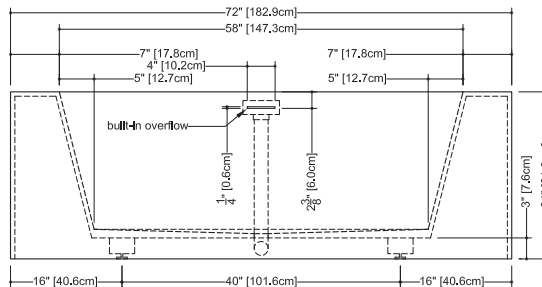

Cube

BC 03

inch 72x31x24 mm 1829x787x610

interior dimensions

rim: inch 58x26 mm 1473x660
 base: inch 48x25 mm 1219x635
 height: inch 20 mm 508

capacity to overflow

gal (us) - 82 liters - 310

weight

lb - 264 kg - 120

installation

1 wall, 2 walls or 3 walls

accessory

dark brown bridge

material

WETMAR™, glossy or mat finish

color

white

codes/standards applicable

IAPMO-ANSI Z124.1 - IAPMO-ANSI Z124.3
 CSA B 45.0 - CSA B45.4

plan view

front view

side view

WETSTYLE cannot be held responsible for any technical errors and reserves the right to make revisions without notice.

Approximate measurement.
 The manufacturer accept 1/4" (6.35mm) variance.

www.WETSTYLE.CA - Montreal - Canada
 Tel. 450.536.9000 - 1 888.536.9001 - Fax. 450.536.0202

Cube

BC 03

inch 72x31x24 mm 1829x787x610