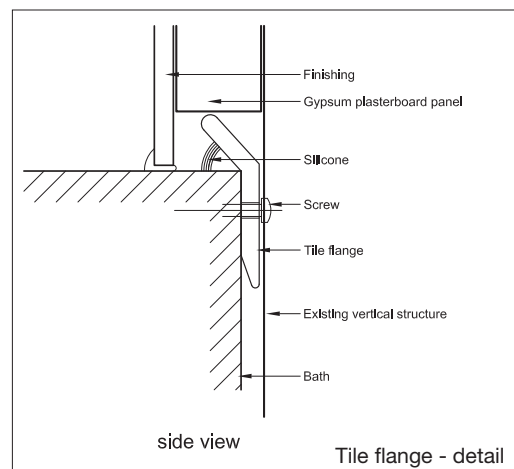

Approximate measurement.
 The manufacturer accept 1/4" (6.35mm) variance.

www.WETSTYLE.CA - Montreal - Canada
 Tel. 450.536.9000 - 1 888.536.9001 - Fax. 450.536.0202

Cube

BC 03

inch 72x31x24 mm 1829x787x610

■ **overflow**
slot design
polished chrome or brushed nickel

■ **drain**
soft toe touch
polished chrome or brushed nickel

■ **waste and overflow kit**
included

■ **faucet area recommended**
bath deck
or floor-mounted

■ **trap access**
white access panel

■ **option :**
overflow & drain
35" longneck waste and
overflow from Geberit

wide-deck bathtub;
wall shower installation
is not recommended

Bathtub installation supplies