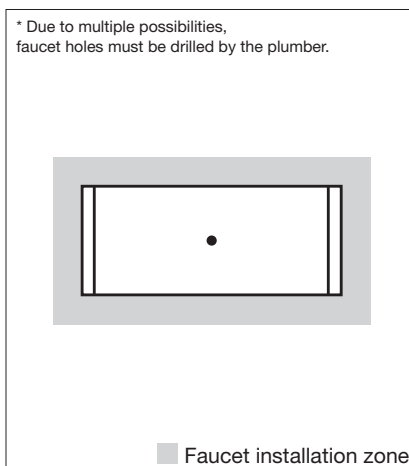

Cube

BC 05 - no apron

inch 72x40x24 mm 1829x1016x610

■ **overflow**
slot design
polished chrome or brushed nickel

■ **drain**
soft toe touch
polished chrome or brushed nickel

■ **waste and overflow kit**
included

■ **faucet area recommended**
bath deck
or floor-mounted

■ **trap access**
white access panel

■ **option :**
overflow & drain
35" longneck waste and
overflow from Geberit

wide-deck bathtub;
wall shower installation
is not recommended

Bathtub installation supplies

A tile flange will be supplied to comply with the requested position. Installed at the factory to prevent water leakage, this must be placed directly on the partition framing prior to the installation of drywall.