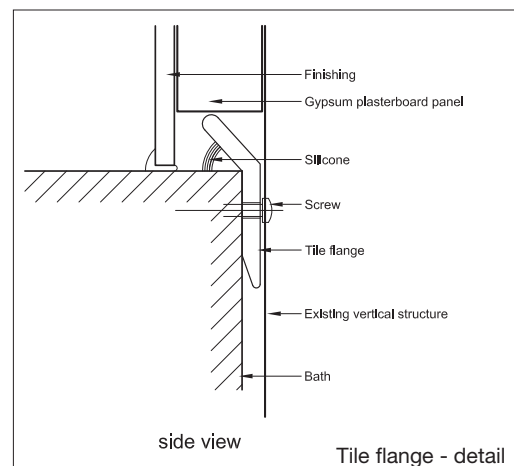

Cube

BC 05 - no apron

inch 72x40x24 mm 1829x1016x610

■ **overflow**
slot design
polished chrome or brushed nickel

■ **drain**
soft toe touch
polished chrome or brushed nickel

■ **waste and overflow kit**
included

■ **faucet area recommended**
bath deck
or floor-mounted

■ **trap access**
white access panel

■ **option :**
overflow & drain
35" longneck waste and
overflow from Geberit

wide-deck bathtub;
wall shower installation
is not recommended

Bathtub installation supplies

A tile flange will be supplied to comply with the requested position. Installed at the factory to prevent water leakage, this must be placed directly on the partition framing prior to the installation of drywall.