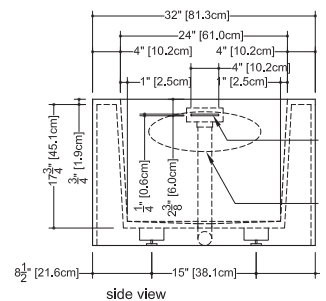

Cube

BC 11

inch 60x32x21 mm 1524x813x533

interior dimensions

rim: inch 52x24 mm 1321x610
 base: inch 46x22 mm 1168x559
 height: inch 17.75 mm 451

capacity to overflow

gal (us) - 70 liters - 265

weight

white

codes/standards applicable

IAPMO-IAPMO-ANSI Z124.1
 IAPMO-IAPMO-ANSI Z124.3
 CSA B 45.0 - CSA B45.4

plan view

front view

side view

WETSTYLE cannot be held responsible for any technical errors and reserves the right to make revisions without notice.

Approximate measurement.
 The manufacturer accepts 1/8" (6.35mm) variance.

www.WETSTYLE.CA - Montreal - Canada
 Tel. 450.536.9000 - 1 888.536.9001 - Fax. 450.536.0202

Cube

BC 11

inch 60x32x21 mm 1524x813x533