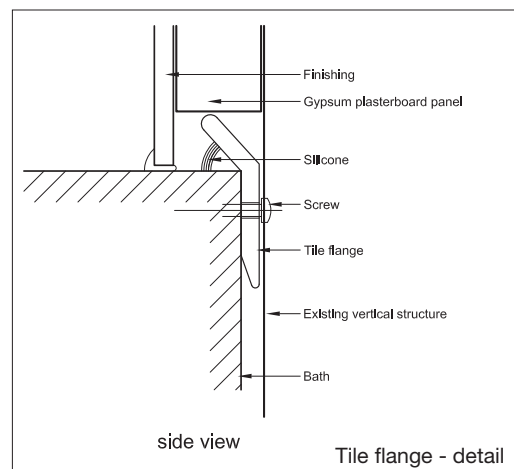

white

codes/standards applicable

IAPMO-IAPMO-ANSI Z124.1
 IAPMO-IAPMO-ANSI Z124.3
 CSA B 45.0 - CSA B45.4

plan view

front view

side view

WETSTYLE cannot be held responsible for any technical errors and reserves the right to make revisions without notice.

Approximate measurement.
 The manufacturer accepts 1/8" (6.35mm) variance.

www.WETSTYLE.CA - Montreal - Canada
 Tel. 450.536.9000 - 1 888.536.9001 - Fax. 450.536.0202

Cube

BC 11

inch 60x32x21 mm 1524x813x533

- **overflow**
slot design
polished chrome or brushed nickel
- **drain**
soft toe touch
polished chrome or brushed nickel
- **waste and overflow kit**
included
- **faucet area recommended**
wall-mounted (BC 1106-L, BC 1106-R)
floor or wall-mounted for other models
- **trap access**
white access panel
- **option :**
overflow & drain
35" longneck waste and
overflow from Geberit

Bathtub installation supplies

A tile flange will be supplied to comply with the requested position. Installed at the factory to prevent water leakage, this must be placed directly on the partition framing prior to the installation of drywall.