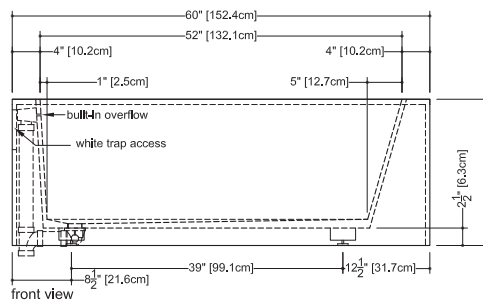

Cube

BC 11

inch 60x32x21 mm 1524x813x533

interior dimensions

rim: inch 52x24 mm 1321x610
 base: inch 46x22 mm 1168x559
 height: inch 17.75 mm 451

capacity to overflow

gal (us) - 70 liters - 265

weight

lb - 245 kg - 111

installation

freestanding, 1 wall, 2 walls or 3 walls

accessory

dark brown bridge

material

WETMAR™, glossy or mat finish

color

white

codes/standards applicable

IAPMO-IAPMO-ANSI Z124.1
 IAPMO-IAPMO-ANSI Z124.3
 CSA B 45.0 - CSA B45.4

plan view

front view

side view

WETSTYLE cannot be held responsible for any technical errors and reserves the right to make revisions without notice.

Approximate measurement.
 The manufacturer accepts 1/8" (6.35mm) variance.

www.WETSTYLE.CA - Montreal - Canada
 Tel. 450.536.9000 - 1 888.536.9001 - Fax. 450.536.0202

Cube

BC 11

inch 60x32x21 mm 1524x813x533