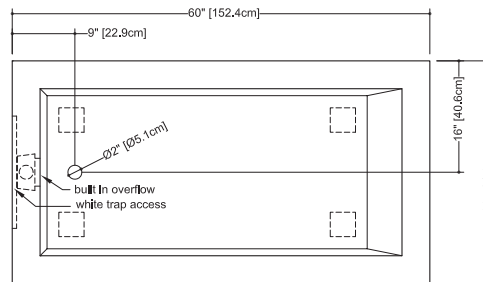

codes/standards applicable

IAPMO-IAPMO-ANSI Z124.1
IAPMO-IAPMO-ANSI Z124.3
CSA B 45.0 - CSA B45.4

plan view