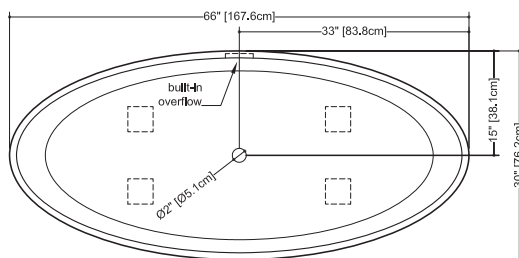

Ove

BOV 01-66

inch 66x30x24.75 mm 1676x762x629

interior dimensions

rim: inch 64x28 mm 1626x711
 base: inch 55.75x20.25 mm 1416x514
 height: inch 20.5 mm 521

capacity to overflow

gal (us) - 70 liters - 263

weight

IAPMO-ANSI Z124.1
 IAPMO-ANSI Z124.3
 CSA B 45.0 - CSA B45.4

plan view

option :

columns for wall or
 deck-mounted faucets
 (refer to the Column collection)

WETSTYLE cannot be held responsible for any technical errors and reserves the right to make revisions without notice.

Approximate measurement.
 The manufacturer accept 1/4" (6.35mm) variance.

www.WETSTYLE.CA - Montreal - Canada
 Tel. 450.536.9000 - 1 888.536.9001 - Fax. 450.536.0202