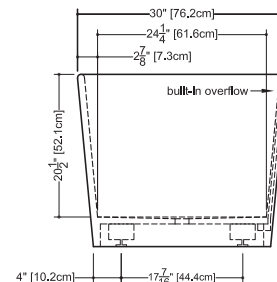

Ove

BOV 01-66

inch 66x30x24.75 mm 1676x762x629

interior dimensions

rim: inch 64x28 mm 1626x711
 base: inch 55.75x20.25 mm 1416x514
 height: inch 20.5 mm 521

capacity to overflow

gal (us) - 70 liters - 263

weight

IAPMO-ANSI Z124.1
 IAPMO-ANSI Z124.3
 CSA B 45.0 - CSA B45.4

plan view

option :

columns for wall or
 deck-mounted faucets
 (refer to the Column collection)

WETSTYLE cannot be held responsible for any technical errors and reserves the right to make revisions without notice.

Approximate measurement.
 The manufacturer accept 1/4" (6.35mm) variance.

www.WETSTYLE.CA - Montreal - Canada
 Tel. 450.536.9000 - 1 888.536.9001 - Fax. 450.536.0202