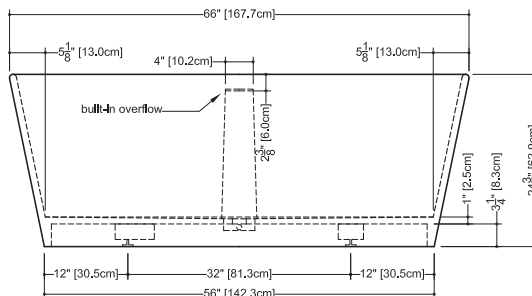

Ove

BOV 01-66

inch 66x30x24.75 mm 1676x762x629

interior dimensions

rim: inch 64x28 mm 1626x711
 base: inch 55.75x20.25 mm 1416x514
 height: inch 20.5 mm 521

capacity to overflow

gal (us) - 70 liters - 263

weight

IAPMO-ANSI Z124.1
 IAPMO-ANSI Z124.3
 CSA B 45.0 - CSA B45.4

plan view

option :

columns for wall or
 deck-mounted faucets
 (refer to the Column collection)

WETSTYLE cannot be held responsible for any technical errors and reserves the right to make revisions without notice.

Approximate measurement.
 The manufacturer accept 1/4" (6.35mm) variance.

www.WETSTYLE.CA - Montreal - Canada
 Tel. 450.536.9000 - 1 888.536.9001 - Fax. 450.536.0202