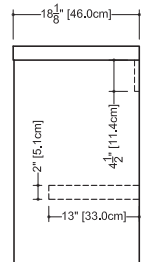

side view

WETSTYLE cannot be held responsible for any technical errors and reserves the right to make revisions without notice.

Approximate measurement.
The manufacturer accept 1/4" (6.35mm) variance.

www.WETSTYLE.CA - Montreal - Canada
Tel. 450.536.9000 - 1 888.536.9001 - Fax. 450.536.0202