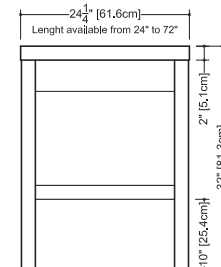

Z 118 - no drawer - 18" depth

length - inch 24¼ - 30 - 36¼ - 42 - 48¼ - 54 - 60¼ - 66 - 72 length - cm 61.6 - 76 - 92 - 107 - 122.6 - 137 - 153 - 167 - 183

- top part perimeter and all exposed edges of console are made of solid oak 1/8" thick
- other surfaces are in rift-cut oak veneer
- high density select fiberboard
- water resistant polyurethane catalyzed lacquer
- adjustable legs

■ wood
rift-cut oak veneer

■ color
natural
wenge
white-washed
grey-washed

**match only with rear drain vessel sink
or rear drain lavatory**

plan view

front view

side view

WETSTYLE cannot be held responsible for any technical errors and reserves the right to make revisions without notice.

Approximate measurement.
The manufacturer accept 1/4" (6.35mm) variance.

www.WETSTYLE.CA - Montreal - Canada
Tel. 450.536.9000 - 1 888.536.9001 - Fax. 450.536.0202