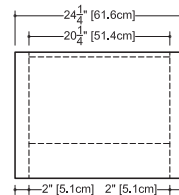

Z 118 - no drawer - 18" depth

length - inch 24¼ - 30 - 36¼ - 42 - 48¼ - 54 - 60¼ - 66 - 72 length - cm 61.6 - 76 - 92 - 107 - 122.6 - 137 - 153 - 167 - 183

- top part perimeter and all exposed edges of console are made of solid oak 1/8" thick
- other surfaces are in rift-cut oak veneer
- high density select fiberboard
- water resistant polyurethane catalyzed lacquer
- adjustable legs

■ wood
rift-cut oak veneer

■ color
natural
wenge
white-washed
grey-washed

**match only with rear drain vessel sink
or rear drain lavatory**

plan view

WETSTYLE cannot be held responsible for any technical errors and reserves the right to make revisions without notice.

Approximate measurement.
The manufacturer accept 1/4" (6.35mm) variance.

www.WETSTYLE.CA - Montreal - Canada
Tel. 450.536.9000 - 1 888.536.9001 - Fax. 450.536.0202