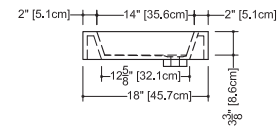

Cube

VC 18

inch 18x18x4 mm 457x457x102

■ **interior dimensions**

inch 14x14x3.375 mm 356x356x86

■ **weight**

lb - 16.50 kg - 8

■ **installation**

WETSTYLE cannot be held responsible for any technical errors and reserves the right to make revisions without notice.

Approximate measurement.
The manufacturer accept 1/4" (6.35mm) variance.

www.WETSTYLE.CA - Montreal - Canada
Tel. 450.536.9000 - 1 888.536.9001 - Fax. 450.536.0202