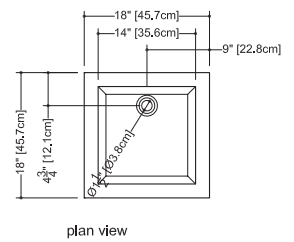

Cube

VC 18

inch 18x18x4 mm 457x457x102

■ **interior dimensions**

inch 14x14x3.375 mm 356x356x86

■ **weight**

lb - 16.50 kg - 8

■ **installation**

WETSTYLE cannot be held responsible for any technical errors and reserves the right to make revisions without notice.

Approximate measurement.
The manufacturer accept 1/4" (6.35mm) variance.

www.WETSTYLE.CA - Montreal - Canada
Tel. 450.536.9000 - 1 888.536.9001 - Fax. 450.536.0202