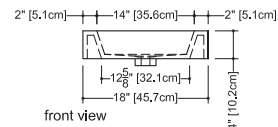

Cube

VC 18

inch 18x18x4 mm 457x457x102

■ **interior dimensions**

inch 14x14x3.375 mm 356x356x86

■ **weight**

lb - 16.50 kg - 8

■ **installation**

WETSTYLE cannot be held responsible for any technical errors and reserves the right to make revisions without notice.

Approximate measurement.
The manufacturer accept 1/4" (6.35mm) variance.

www.WETSTYLE.CA - Montreal - Canada
Tel. 450.536.9000 - 1 888.536.9001 - Fax. 450.536.0202