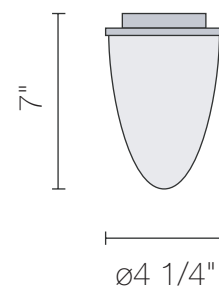

## Global Lighting

A petite profile with unassuming appearance. Lighting that can hang in a wide array of spaces.

**body:** white finished metal

**diffuser:** white polycarbonate

**#815400U**

1 x 60W A-15

Global Lighting reserves the right to make modifications when necessary

Options: Title 24 compliant 13W or 18W twist lock GU24 self ballasted lamp available upon request

Product Advisory: White 4.75" circular junction box cover not shown in photo