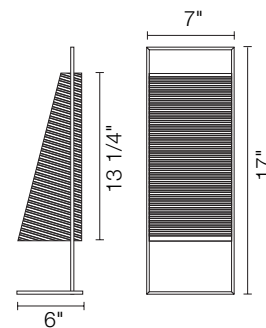

tor table

B.lux^o

powered by

Global Lighting

Restrained geometry results in cascades of soft light across the tabletop.

body: brushed nickel

cord: black: 72"

shade: white pleated fabric

switch: on cord

#828000U

1 x 60W B-10 Candelabra

#828000U-13

1 x 13W G24q-2 CFT

Global Lighting reserves the right to make modifications when necessary
Upon request: Optional hospital grade cord and 3- prong plug available.