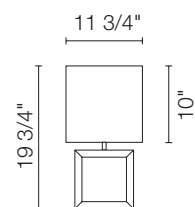

Global Lighting reserves the right to make modifications when necessary
Upon request: Optional hospital grade cord and 3- prong plug available.