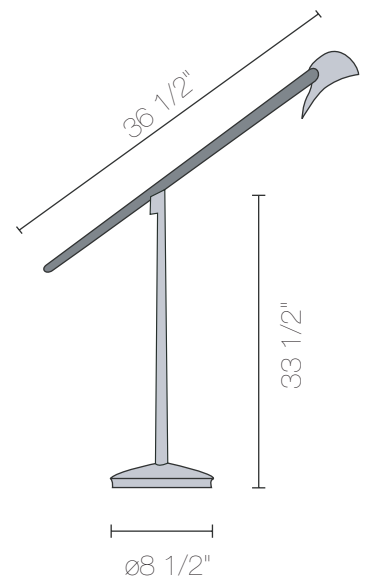

blue bird floor

B.lux^o

powered by

Global Lighting

A single, balanced piece of lacquered mahogany swivels on a base of polished chrome creating a stylish and sleek, fully pivoting table lamp.

base: polished chrome

body: lacquered mahogany

cord: black: 72"

switch: foot switch on cord

#602200U

1 x 50W G6.35 Bi Pin

Low Pressure UV Block

Global Lighting reserves the right to make modifications when necessary
Upon request: Optional hospital grade cord and 3-prong plug available.