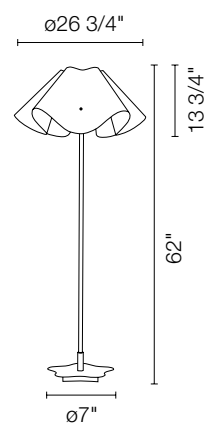

# camelia

B.lux<sup>o</sup>

powered by

**Global Lighting**

The ruffled form of the Camelia's white nomex shade is mirrored by its stainless steel base to create an enticing floor lamp.

**body:** stainless steel

**cord:** black:72"

**shade:** white nomex

**switch:** foot switch on cord

---

**#655200U**

1 x 75w A-19

Global Lighting reserves the right to make modifications when necessary  
Upon request: Optional hospital grade cord and 3-prong plug available.