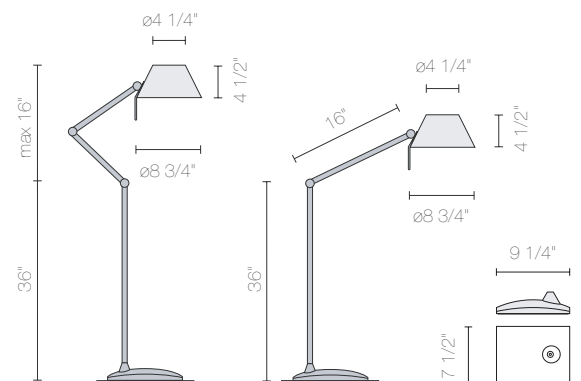

# petite floor

B.lux<sup>o</sup>

powered by

**Global Lighting**

This versatile, fully pivoting form has multitudes of options to appoint any environment.

**body:** finish in matte grey or chrome

**cord:** black: 72"

**shade:** white fabric

**stem:** select two or three pivots

**switch:** foot switch on cord

**#637702U**  
Polished Aluminum

**#637712U**  
Polished Aluminum

**#637700U**  
Matte Aluminum  
1 x 60W A-15

**#637710U**  
Matte Aluminum  
1 x 60W A-15