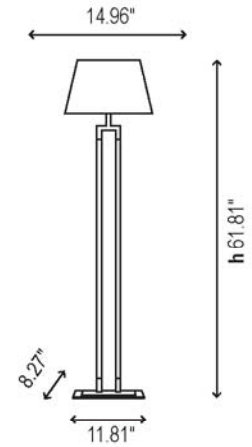

#### attributes

**base:** stainless steel

**body:** satin nickel or satin nickel with dark leather

**cord:** clear

**shade:** raw cotton

bottom:  $\square$  14.96"

height: 8.66"

top:  $\square$  9.84"