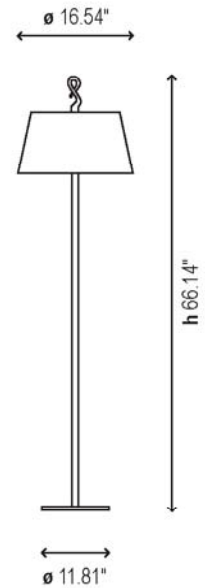

FERRARA FLOOR

Rustic metalwork evokes the arts and crafts tradition in this full range of lamps.

BOVER

Powered by
Global Lighting

attributes

upper diffusers: frosted polycarbonate

body: graphite brown or black iron

cord: clear

shade: raw cotton or parchment

bottom: Ø 16.54"

height: 9.06"

top: Ø 12.99"

switch: black: foot switch on cord

lamping

2 x 60W A-19

model numbers

3024204U-P-435 black iron/cotton

3024204U-P-438 black iron/parchment

3024203U-P-435 graphite brown iron/
cotton

3024203U-P-438 graphite brown iron/
parchment

lamping

2 x 13W twist lock GU24
self ballasted lamp

model numbers

3024204U-P-435-13 black iron/cotton

3024204U-P-438-13 black iron/parchment

3024203U-P-435-13 graphite brown
iron/cotton

3024203U-P-438-13 graphite brown
iron/parchment