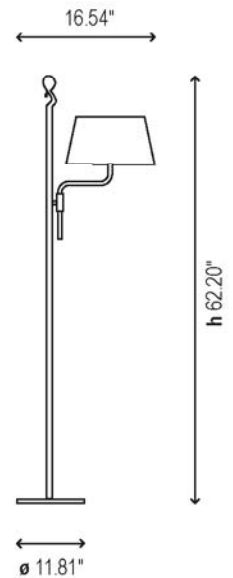

FERRARA SWIVEL FLOOR

Rustic metalwork evokes the arts and crafts tradition in this full range of lamps.

BOVER

Powered by
Global Lighting

attributes

upper diffuser:
frosted polycarbonate

body and swivel arm:
graphite brown or black iron

cord: clear

shade: raw cotton or parchment
bottom: $\varnothing$ 12.99"
height: 7.09"
top: $\varnothing$ 9.84"

switch: black: foot switch on cord

lamping

1 x 60W A-19

model numbers

3124204U-P-159 black iron/cotton
3124204U-P-157 black iron/parchment
3124203U-P-159 graphite brown iron/
cotton
3124203U-P-157 graphite brown iron/
parchment

lamping

1 x 13W twist lock GU24
self ballasted lamp

model numbers

3124204U-P-159-13 black iron/cotton
3124204U-P-157-13 black iron/parchment
3124203U-P-159-13 graphite brown
iron/cotton
3124203U-P-157-13 graphite brown
iron/parchment