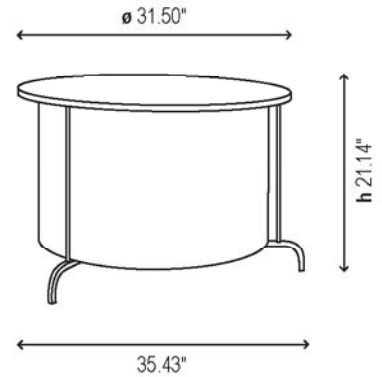

# PEANA 02 FLOOR LIGHT

This illuminated occasional table is a true standout in any interior setting. The frosted diffuser casts an enchanting glow.

#### attributes

**cord:** clear

**legs and supports:** chrome

**shade:** white cotton  
width:  $\varnothing$  17.32"  
height: 26.77"

**switch:** black: foot switch on cord

**table top:** wengue or naturally stained wood