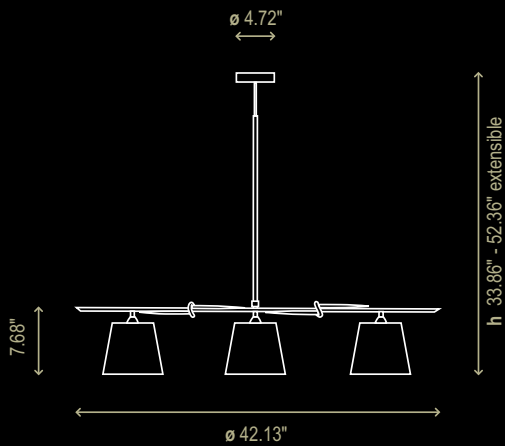

TOUS 3 PENDANT

attributes

body: graphite brown or black iron
shades: raw cotton or parchment
each shade:
bottom: $\varnothing$ 7.09"; height: 5.91"; top: $\varnothing$ 4.72"
supports: graphite brown or black iron

lamping

3 x 60W A-15

model numbers

4323404U-P-100C black iron/parchment
4323404U-P-103C black iron/cotton
4323403U-P-100C graphite brown iron/parchment
4323403U-P-103C graphite brown iron/cotton

lamping

3 x 13W twist lock GU24 self ballasted lamp

model numbers

4323404U-P-100C-13 black iron/parchment
4323404U-P-103C-13 black iron/cotton
4323403U-P-100C-13 graphite brown iron/parchment
4323403U-P-103C-13 graphite brown iron/cotton