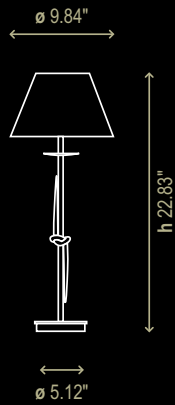

A barb motif evokes the rich tradition of hand-forged metal work in this sculptural line of fixtures.

TOUS TABLE

attributes

body: graphite brown or black iron
cord: clear
shade: raw cotton or parchment
 bottom: \varnothing 9.84"
 height: 6.30"
 top: \varnothing 4.72"
switch: black: on cord