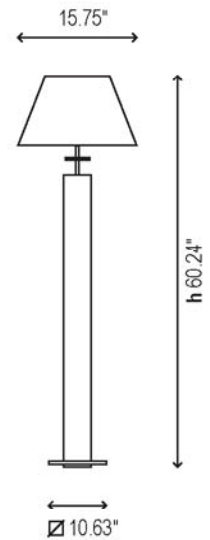

ULMA FLOOR

Gorgeous granular leather wraps the stout column of this attention-grabbing lamp.

BOVER

Powered by
Global Lighting

attributes

base: satin nickel

body: dark or caramel leather

cord: clear

shade: raw cotton

bottom: Ø 15.75"

height: 11"

top: Ø 7.87"

stem: satin nickel

switch: black: foot switch on cord

lamping

 1 x 100W A-19

model numbers

3022860U-P-110 nickel, dark leather/
cotton

3022861U-P-110 nickel, caramel leather/
cotton

lamping

 1 x 18W twist lock GU24
self ballasted lamp

model numbers

3022860U-P-110-18 nickel, dark leather/
cotton