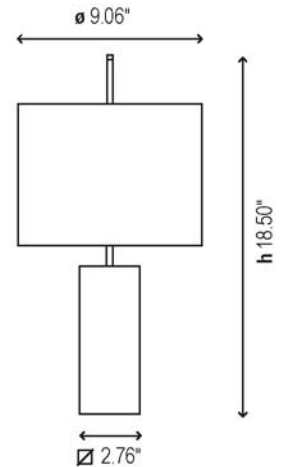

## attributes

**top diffuser:** frosted polycarbonate

**body:** satin nickel with natural, cherry or walnut stained wood

**cord:** clear

**shade:** raw cotton, cartulina or pleated fabric  
 bottom:  $\varnothing$  9.06"  
 height: 6.69"  
 top:  $\varnothing$  9.06"

## model numbers

**2028512U-P-233** nickel, natural wood/pleated  
**2028512U-P-230** nickel, natural wood/cotton  
**2028512U-P-231** nickel, natural wood/cartulina  
**2028513U-P-233** nickel, cherry wood/pleated  
**2028513U-P-230** nickel, cherry wood/cotton  
**2028513U-P-231** nickel, cherry wood/cartulina  
**2028514U-P-233** nickel, walnut wood/pleated  
**2028514U-P-230** nickel, walnut wood/cotton  
**2028514U-P-231** nickel, walnut wood/cartulina

## model numbers

**2028512U-P-233-13** nickel, natural wood/pleated  
**2028512U-P-230-13** nickel, natural wood/cotton  
**2028512U-P-231-13** nickel, natural wood/cartulina  
**2028513U-P-233-13** nickel, cherry wood/pleated  
**2028513U-P-230-13** nickel, cherry wood/cotton  
**2028513U-P-231-13** nickel, cherry wood/cartulina  
**2028514U-P-233-13** nickel, walnut wood/pleated  
**2028514U-P-230-13** nickel, walnut wood/cotton  
**2028514U-P-231-13** nickel, walnut wood/cartulina