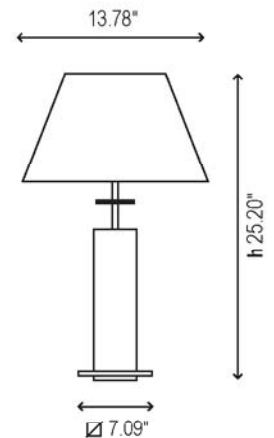

ULMA TABLE

Gorgeous granular leather wraps the stout column of this attention-grabbing lamp.

BOVER

Powered by
Global Lighting

attributes

base: satin nickel
body: dark or caramel leather
cord: clear
shade: raw cotton
bottom: 13.78"
height: 9.45"
top: 7.09"
stem: satin nickel
switch: black: on cord

lamping

1 x 100W A-19

model numbers

2122860U-P-195 nickel, dark leather/
cotton
2122861U-P-195 nickel, caramel leather/
cotton

lamping

1 x 18W twist lock GU24
self ballasted lamp

model numbers

2122860U-P-195-18 nickel, dark leather/
cotton
2122861U-P-195-18 nickel, caramel leather/
cotton