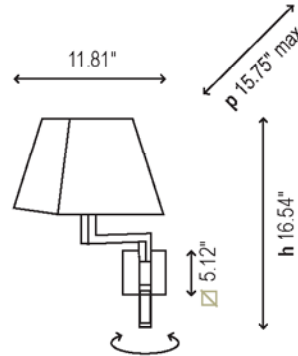

Powered by
Global Lighting

BOVER

Powered by
Global Lighting

CARLOTA S1W

attributes

backplate: satin nickel

shade: raw cotton
bottom: \varnothing 7.87"
height: 5.91"
top: \varnothing 3.94"

swivel arm: satin nickel or
satin nickel with
dark leather

lamping

 1 x 60W A-15

model numbers

1024005U-P-107 satin nickel/cotton
1024060U-P-107 nickel, dark leather/cotton

lamping

 1 x 13W twist lock GU24
self ballasted lamp

model numbers

1024005U-P-107-13 satin nickel/cotton
1024060U-P-107-13 nickel, dark leather/
cotton

CARLOTA GRANDE S1W

attributes

backplate: satin nickel

shade: raw cotton
bottom: \varnothing 9.06"
height: 6.69"
top: \varnothing 4.72"

swivel arm: satin nickel or
satin nickel with
dark leather

lamping

 1 x 60W A-15