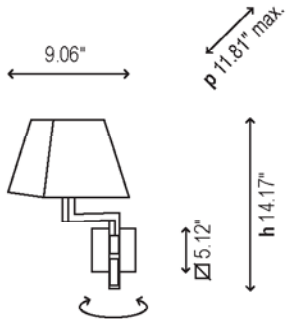

Powered by
Global Lighting

BOVER

Powered by
Global Lighting

CARLOTA S1W

attributes

backplate: satin nickel

shade: raw cotton
bottom: \varnothing 7.87"
height: 5.91"
top: \varnothing 3.94"

swivel arm: satin nickel or
satin nickel with
dark leather

CARLOTA GRANDE S1W

attributes

backplate: satin nickel

shade: raw cotton
bottom: \varnothing 9.06"
height: 6.69"
top: \varnothing 4.72"

swivel arm: satin nickel or
satin nickel with
dark leather

lamping

 1 x 60W A-15