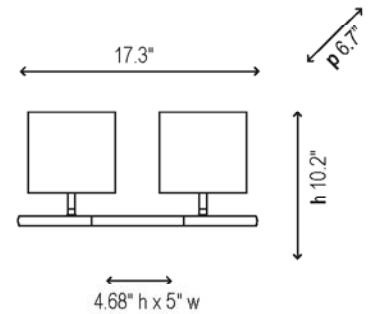

DANONA 2W

Clean geometry combines with exquisitely crafted cotton or cartulina shading to provide subtle sophistication in a variety of formats.

BOVER

Powered by
Global Lighting

attributes

canopy: satin nickel or black iron