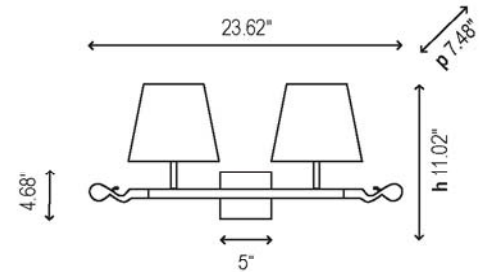

FERRARA W2

Rustic metalwork evokes the arts and crafts tradition in this full range of lamps.

BOVER

Powered by
Global Lighting

IMPORTANT NOTE

Wall sconce product photography doesn't show US back plate mounting.

attributes

backplate: graphite brown or black iron

shade: raw cotton or parchment

each shade:
bottom: $\varnothing$ 7.09"
height: 5.91"
top: $\varnothing$ 4.72"

support: graphite brown or black iron

lamping

2 x 60W A-15

model numbers

1224204U-P-103 black iron/cotton
1224204U-P-100 black iron/parchment
1224203U-P-103 graphite brown iron/
cotton
1224203U-P-100 graphite brown iron/
parchment

lamping

2 x 13W twist lock GU24
self ballasted lamp

model numbers

1224204U-P-103-13 black iron/cotton
1224204U-P-100-13 black iron/parchment
1224203U-P-103-13 graphite brown iron/
cotton
1224203U-P-100-13 graphite brown iron/
parchment