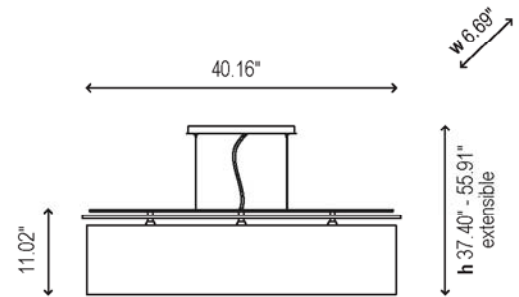

MAR PENDANT

Polished metals, rich woods, fine leathers, and striking cottons provide the foundation for this smart line of lighting.

BOVER

Powered by
Global Lighting

IMPORTANT NOTE:

Standard 4.75" circular cover plate for junction box mount included.

attributes

bottom diffuser: frosted polycarbonate
canopy and ceiling track: satin nickel
cord: clear cord or red fabric cord
body: satin nickel, satin nickel with dark leather or caramel leather
shade: raw cotton or hand wrapped cream or white ribbon: 39.37" x 6.69"