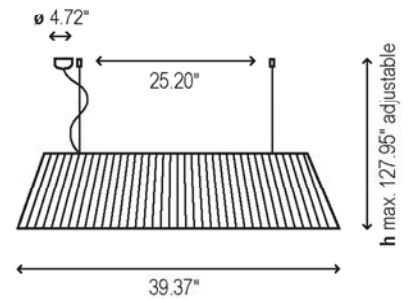

MEI 100 PENDANT

Striking shapes and brilliantly pleated cotton emit a warm, romantic glow.

BOVER

Powered by
Global Lighting

attributes

bottom diffuser:
frosted polycarbonate
canopy: satin nickel
cord: clear
shade: hand wrapped
cream ribbon
bottom: \square 39.37"
height: 9.84"
top: \square 33.86"
supports: satin nickel

lamping

 3 x 60W A-19

model numbers

4319905U-P-497C satin nickel/
wrapped cream ribbon/
clear cord

lamping

 3 x 13W twist lock GU24
self ballasted lamp

model numbers

4319905U-P-497C-13 satin nickel/
wrapped cream
ribbon/clear cord