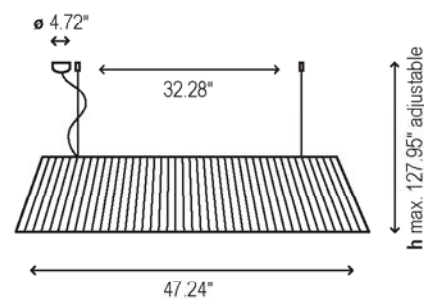

MEI 120 PENDANT

Striking shapes and brilliantly pleated cotton emit a warm, romantic glow.

BOVER

Powered by
Global Lighting

attributes

bottom diffuser:
frosted polycarbonate
canopy: satin nickel
cord: clear
shade: hand wrapped
cream ribbon
bottom: \square 47.24"
height: 9.84"
top: \square 41.34"
supports: satin nickel

lamping

 5 x 60W A-19

model numbers

45199050-P-510C satin nickel/
wrapped cream ribbon/
clear cord

lamping

 5 x 13W twist lock GU24
self ballasted lamp

model numbers

45199050-P-510C-13 satin nickel/
wrapped cream
ribbon/clear cord