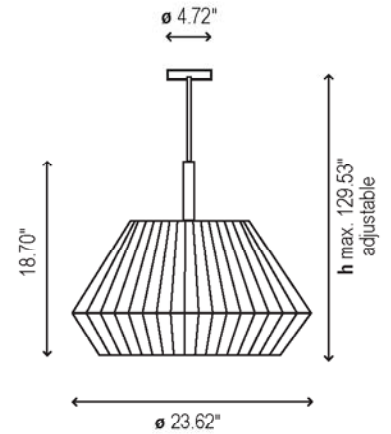

MEI 60 PENDANT

Striking shapes and brilliantly pleated cotton emit a warm, romantic glow.

BOVER

Powered by
Global Lighting

attributes

bottom diffuser:
frosted polycarbonate

canopy: satin nickel

cord: clear

shade: hand wrapped cream,
white or red ribbon
bottom: ϕ 19.69"
height: 12.20"
top: ϕ 11.81"

supports: satin nickel

lamping

1 x 100W A-19

model numbers

4119905U-P-496C satin nickel/
wrapped black ribbon/
clear cord

4119905U-P-501C satin nickel/
wrapped red ribbon/
clear cord

4119905U-P-502C satin nickel/
wrapped cream ribbon/
clear cord

4119905U-P-503C satin nickel/
wrapped white ribbon/
clear cord

lamping

1 x 18W twist lock GU24
self ballasted lamp

model numbers

4119905U-P-496C-18 satin nickel/
wrapped black ribbon/
clear cord

4119905U-P-501C-18 satin nickel/
wrapped red ribbon/
clear cord

4119905U-P-502C-18 satin nickel/
wrapped cream ribbon/
clear cord

4119905U-P-503C-18 satin nickel/
wrapped white ribbon/
clear cord