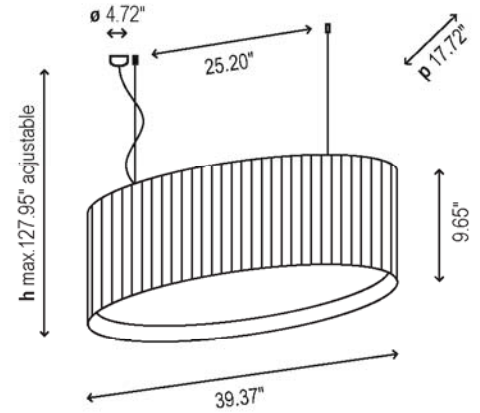

BOVER

Powered by
Global Lighting