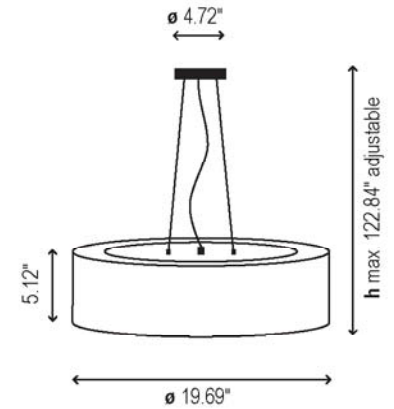

TEKNO CIRCULAR 01 PENDANT

Diversity in shape, material, and texture makes this family of fixtures a smart choice for almost any interior environment.

BOVER

Powered by
Global Lighting

attributes

bottom diffuser: frosted glass

canopy: satin nickel

cord: clear

shade: dark or caramel leather
with inner gold liner

supports and top diffuser:
satin nickel

lampping

3 x 75W A-19

model numbers

4118860U nickel/dark leather/
transparent wire

4118861U nickel/caramel leather/
transparent wire

lampping

3 x 18W twist lock GU24
self ballasted lamp

model numbers

4118860U-18 nickel, dark leather/
transparent wire

4118861U-18 nickel, caramel leather/
transparent wire