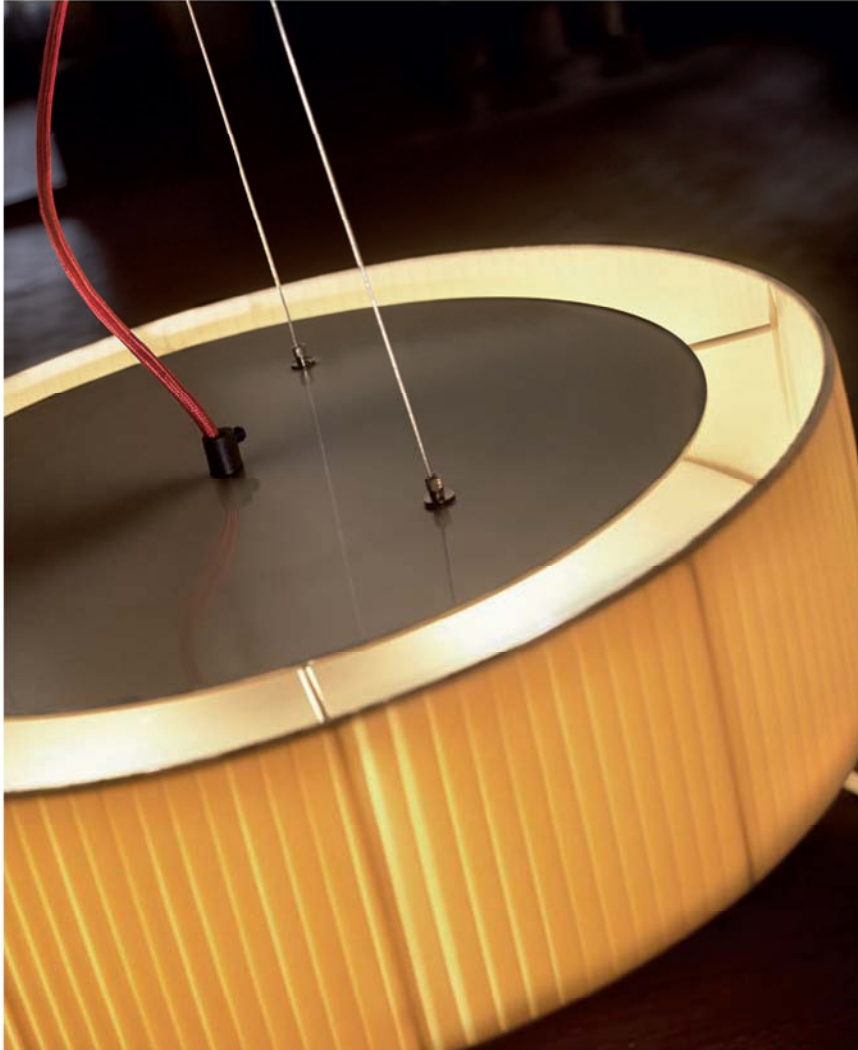

TEKNO CIRCULAR 02 PENDANT

Diversity in shape, material, and texture makes this family of fixtures a smart choice for almost any interior environment.

BOVER

Powered by
Global Lighting

attributes

bottom diffuser: frosted glass

canopy: satin nickel

cord: clear

shade: raw cotton or hand wrapped
cream or white ribbon

supports and top diffuser:
satin nickel

lamping

 2 x 100W A-19

model numbers

4118857U satin nickel/
wrapped white ribbon

4118858U satin nickel/
wrapped cream ribbon

lamping

 2 x 18W twist lock GU24
self ballasted lamp

model numbers

4118857U-18 satin nickel/
wrapped white ribbon

4118858U-18 satin nickel/
wrapped cream ribbon