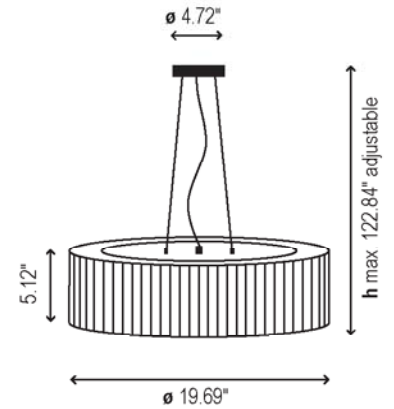

TEKNO CIRCULAR 02 PENDANT

Diversity in shape, material, and texture makes this family of fixtures a smart choice for almost any interior environment.

BOVER

Powered by
Global Lighting

attributes

bottom diffuser: frosted glass

canopy: satin nickel

cord: clear

shade: raw cotton or hand wrapped
cream or white ribbon

supports and top diffuser:
satin nickel

lamping

2 x 100W A-19

model numbers

4118857U satin nickel/
wrapped white ribbon

4118858U satin nickel/
wrapped cream ribbon

lamping

2 x 18W twist lock GU24
self ballasted lamp

model numbers

4118857U-18 satin nickel/
wrapped white ribbon

4118858U-18 satin nickel/
wrapped cream ribbon