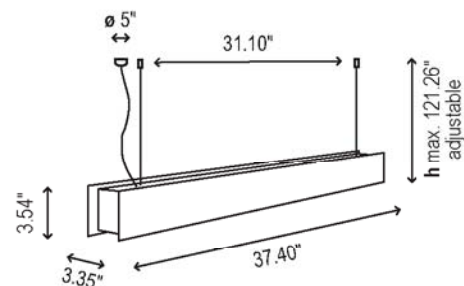

TEKNO LINEAL PENDANT

Diversity in shape, material, and texture makes this family of fixtures a smart choice for almost any interior environment.

BOVER

Powered by
Global Lighting

attributes

diffuser: frosted glass

body: satin nickel with caramel
or dark leather

canopy and supports: satin nickel

cord: clear

lampping

2 x F21W T5

model numbers

4218860U nickel, dark leather

4218861U nickel, caramel leather