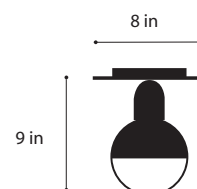

ilde c1

powered by
Global Lighting

6014

body:
aluminum

1x 100W g-40 bulb included

Global Lighting reserves the right to make modifications when necessary