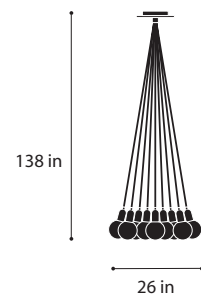

ilde max

powered by
Global Lighting

6018/3062

body:
red or black cord, matte aluminium
and steel

red cord	6018
black cord	3062

19 x 25W G-40 bulb included

Global Lighting reserves the right to make modifications when necessary