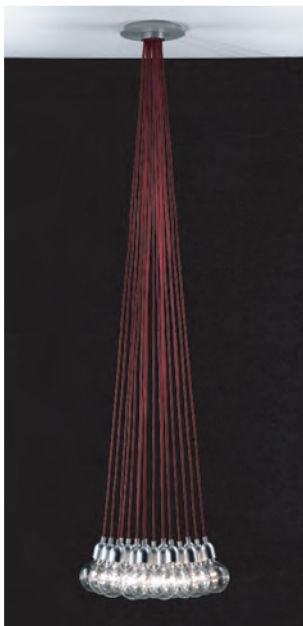

ilde max

powered by
Global Lighting

6018/3062

body:
red or black cord, matte aluminium
and steel

red cord	6018
black cord	3062

19 x 25W G-40 bulb included

Global Lighting reserves the right to make modifications when necessary