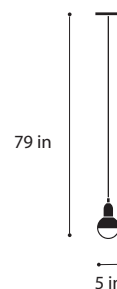

# ilde s1

powered by  
**Global Lighting**

6016

body:  
red cord, matte aluminium and steel

---

Global Lighting reserves the right to make modifications when necessary

---

1 x 100W G-30 bulb included