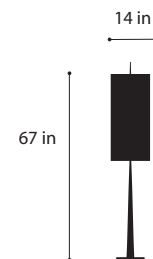

# foster f

powered by  
**Global Lighting**

6007

body:  
cotton/matte chrome

shade:  
white cotton shade

---

Global Lighting reserves the right to make modifications when necessary

---

4 x 60W A-19

---