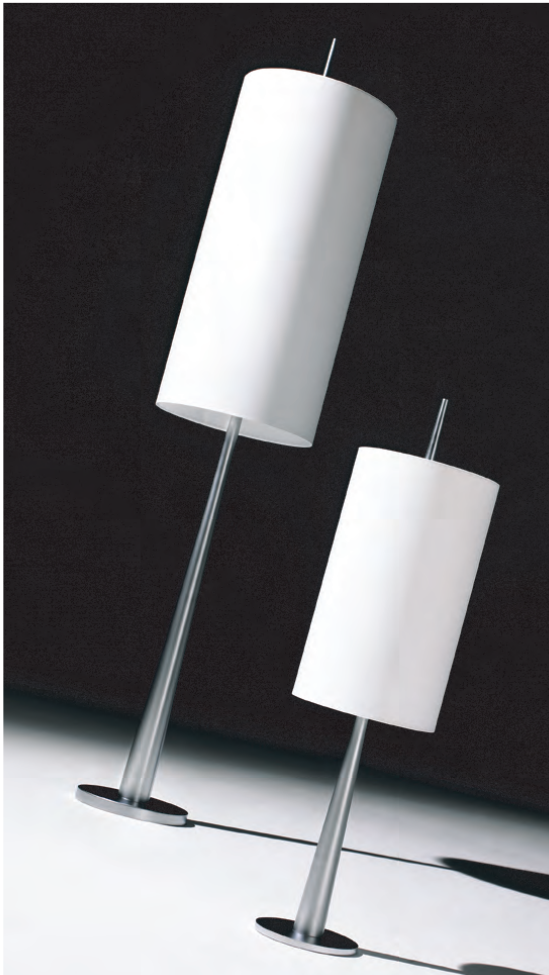

# foster f

powered by  
**Global Lighting**

6007

body:  
cotton/matte chrome

shade:  
white cotton shade

---

Global Lighting reserves the right to make modifications when necessary

---

4 x 60W A-19

---