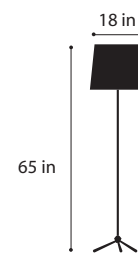

royal f

powered by
Global Lighting

6020

body:
silk/steel

shade:
pleated beige silk

1x 100 A-19 dimmer incl.

Global Lighting reserves the right to make modifications when necessary