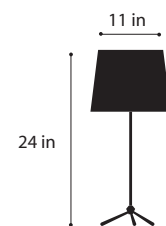

# royal t1

powered by  
**Global Lighting**

6019

body:  
silk/steel

shade:  
pleated beige silk

---

---

1 x 75W A-19