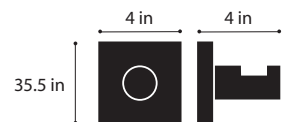

hook w2 ada

powered by
Global Lighting

6009

body:
aluminum

1x 60W G-9 halogen 120v

Global Lighting reserves the right to make modifications when necessary