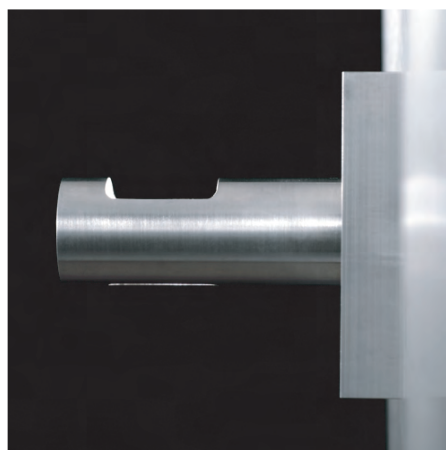

hook w2 ada

powered by
Global Lighting

6009

body:
aluminum

1x 60W G-9 halogen 120v

Global Lighting reserves the right to make modifications when necessary