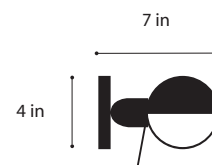

# ilde w1

powered by  
**Global Lighting**

6015

body:  
matte aluminium and steel

adjustable 360 rotation

---

---

1 x 100 G-30 bulb included